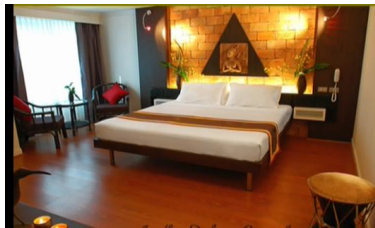

Jomtien Garden Hotel & Resort Pattaya

Touch the nature from your heart at the sea.

the hotel also is an exotic place for a romantic moment just before the sun slips down into the sea.

The hotel's ambiance is blessed with an eclectic mix of Thai rustic, modern and tropical settings.

Sleep close to the ocean and wake up to the fresh air in the morning.

Room Rate :

	Single/Twin
Superior room	1,350
Deluxe room	1,800
Gardenview Suite room	2,300
Seaview Suite room	2,800

Price already included Breakfast
* PRICE DEPEND ON THE SEASON *